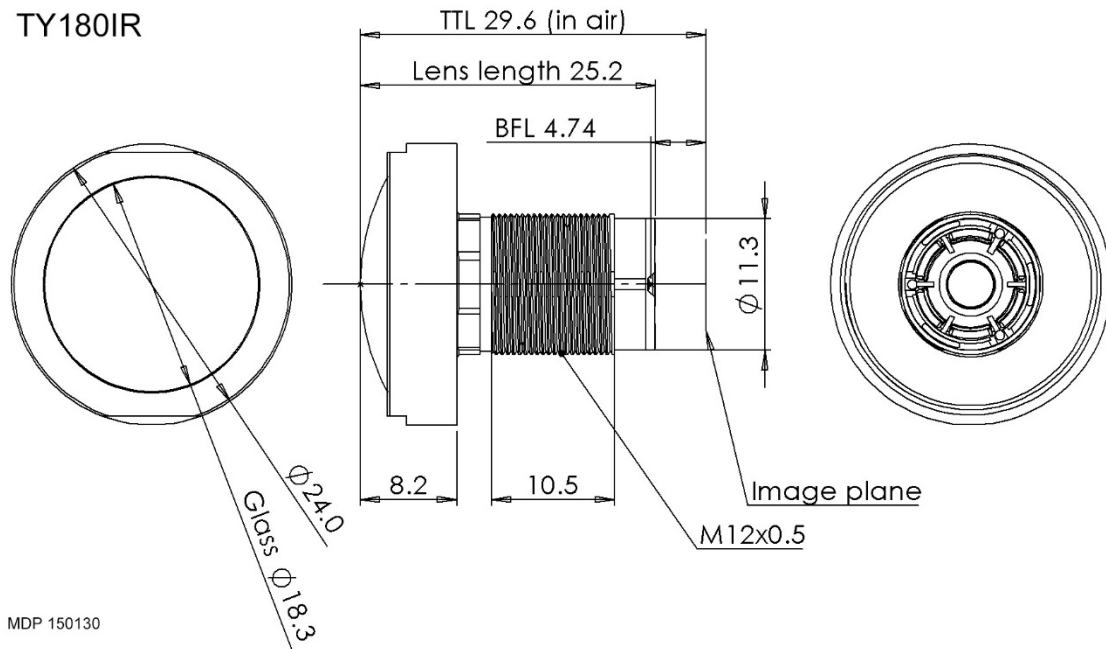

Theia

TECHNOLOGIES

TY180IR

For more information contact

Theia Technologies
info@TheiaTech.com
www.TheiaTech.com
Phone: +1-503-570-3296