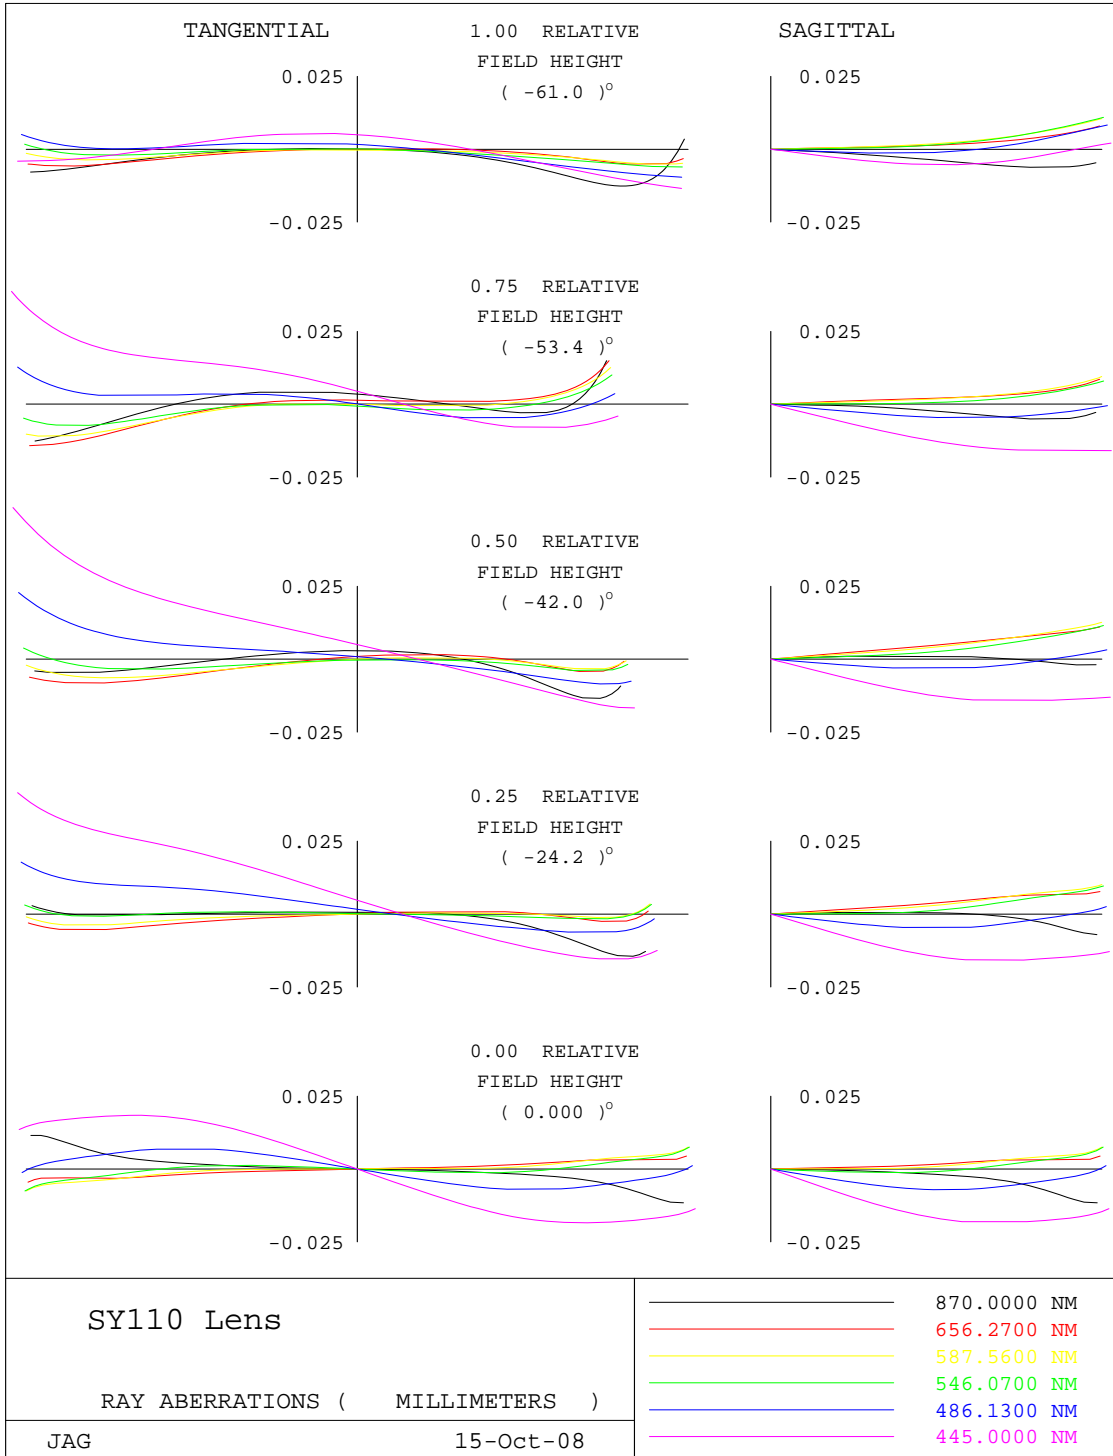

Theia Technologies SY110/MY110 Lens Performance

SY110/ MY110 Visible and Infrared MTF

Ray Aberration Curves

2D Distortion Plot