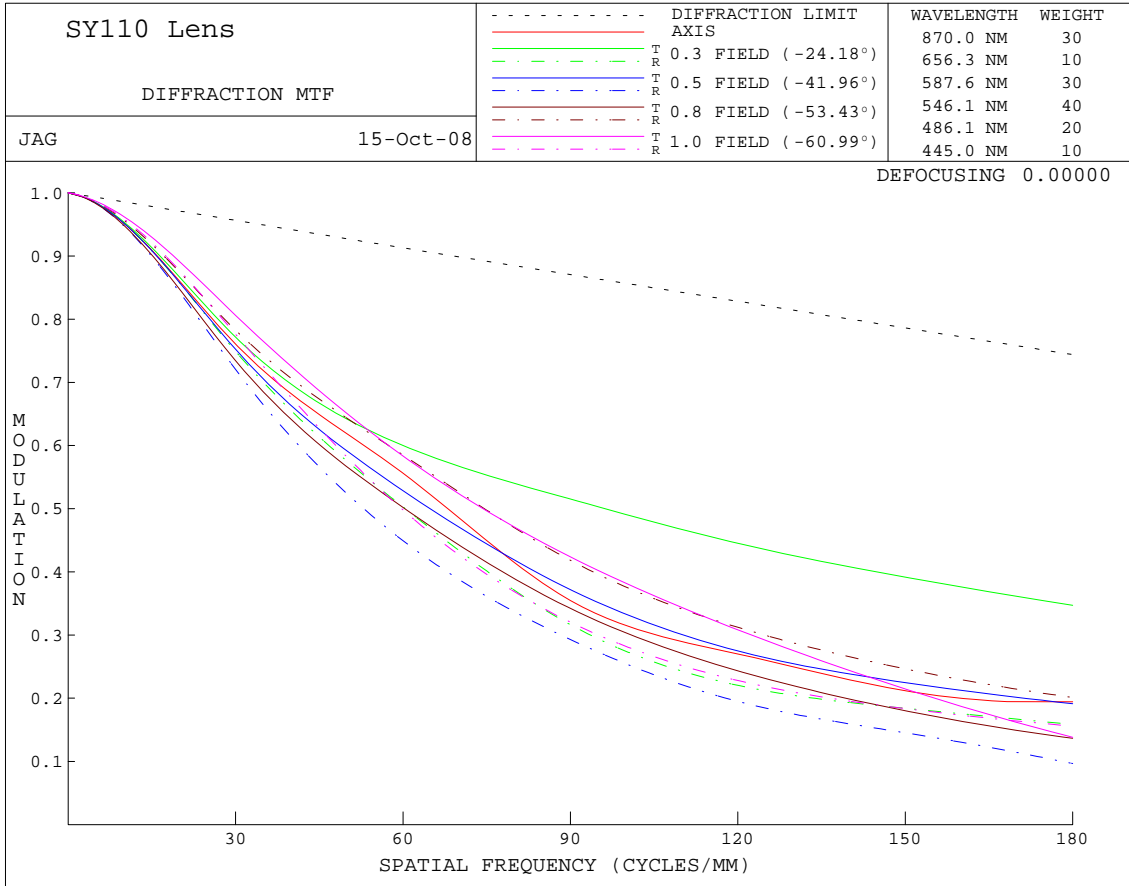

Theia Technologies SY110/MY110 Lens Performance

SY110/ MY110 Visible and Infrared MTF

Ray Aberration Curves

2D Distortion Plot